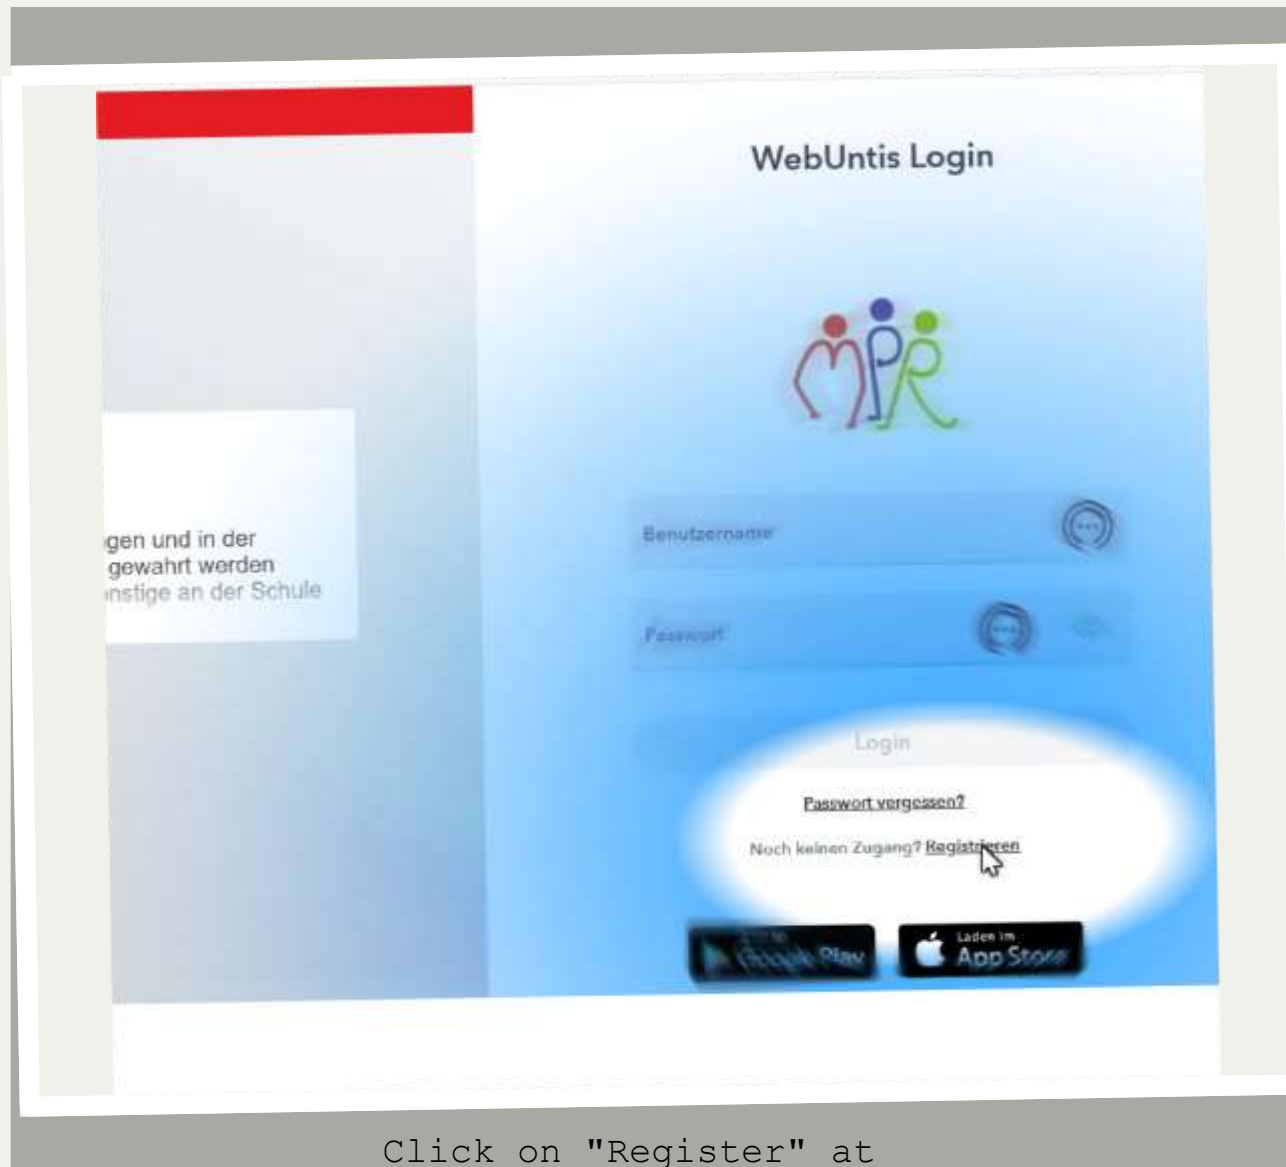

Click on "Register" at the bottom right.